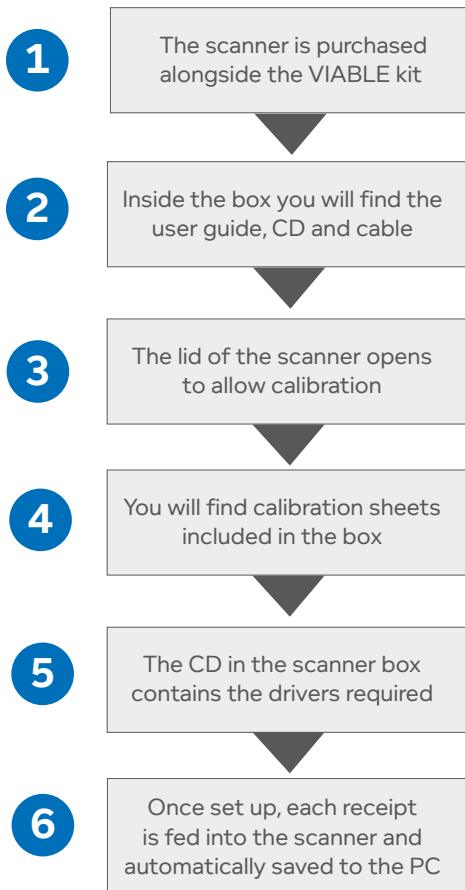

Vantiv VIABLE

Introducing a new innovation in the EMV testing process

Brother DS 620 Mobile Receipt Scanner

Brother DS 620 Mobile Receipt Scanner

- Forms an integral part of your EMV (VIABLE) test kit
- Gives greater control and flexibility to your EMV testing process
- Significantly reduces testing time

Easily scans receipts for submission with your test results!

- Ideal for desktop or on-the-go
- Powered via the included USB cable – no wall outlet needed
- Compact and lightweight, measuring under 12" in length and weighing less than 1lb
- Scans in colour or black/white
- Windows and Mac compatible